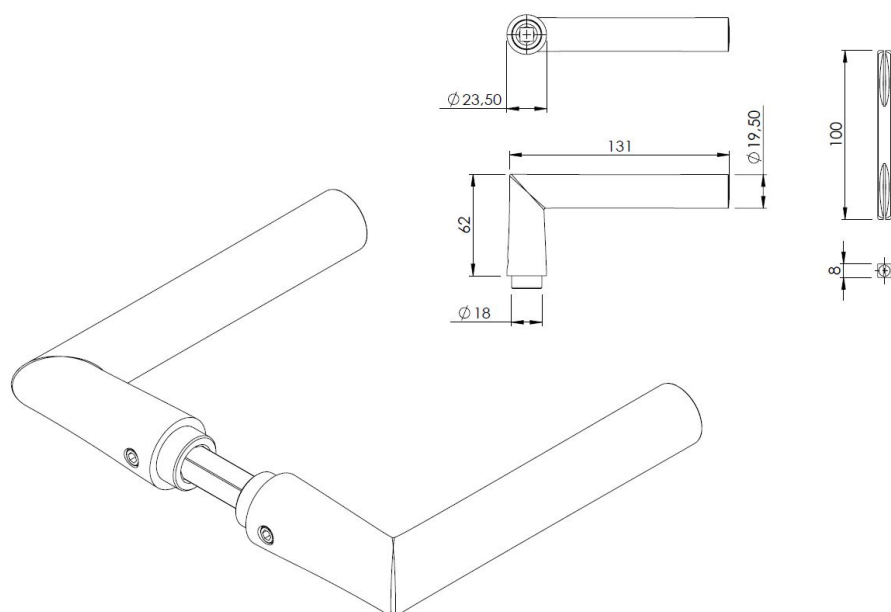

PRODUCT SHEET

Description:

Door Lock Alu Handle "Wayne II", Black Finish, 8x8x100mm Split Spindle

Item number:

27.20.203-4

Units	Box	Carton	HS Code	Barcode
Pair	1	40	7616991099	 5704866495721

SISO A/S

Mileparken 11
DK-2740 Skovlunde
Denmark
VAT: DK 24786013

Phone +45 45 830 900

www.siso.dk
siso@siso.dk

Danske Bank
Nytorv Branch
Copenhagen
SWIFT: DABADKKK

Account no.
4180 3112 112936
IBAN Account
DK7230003112112936